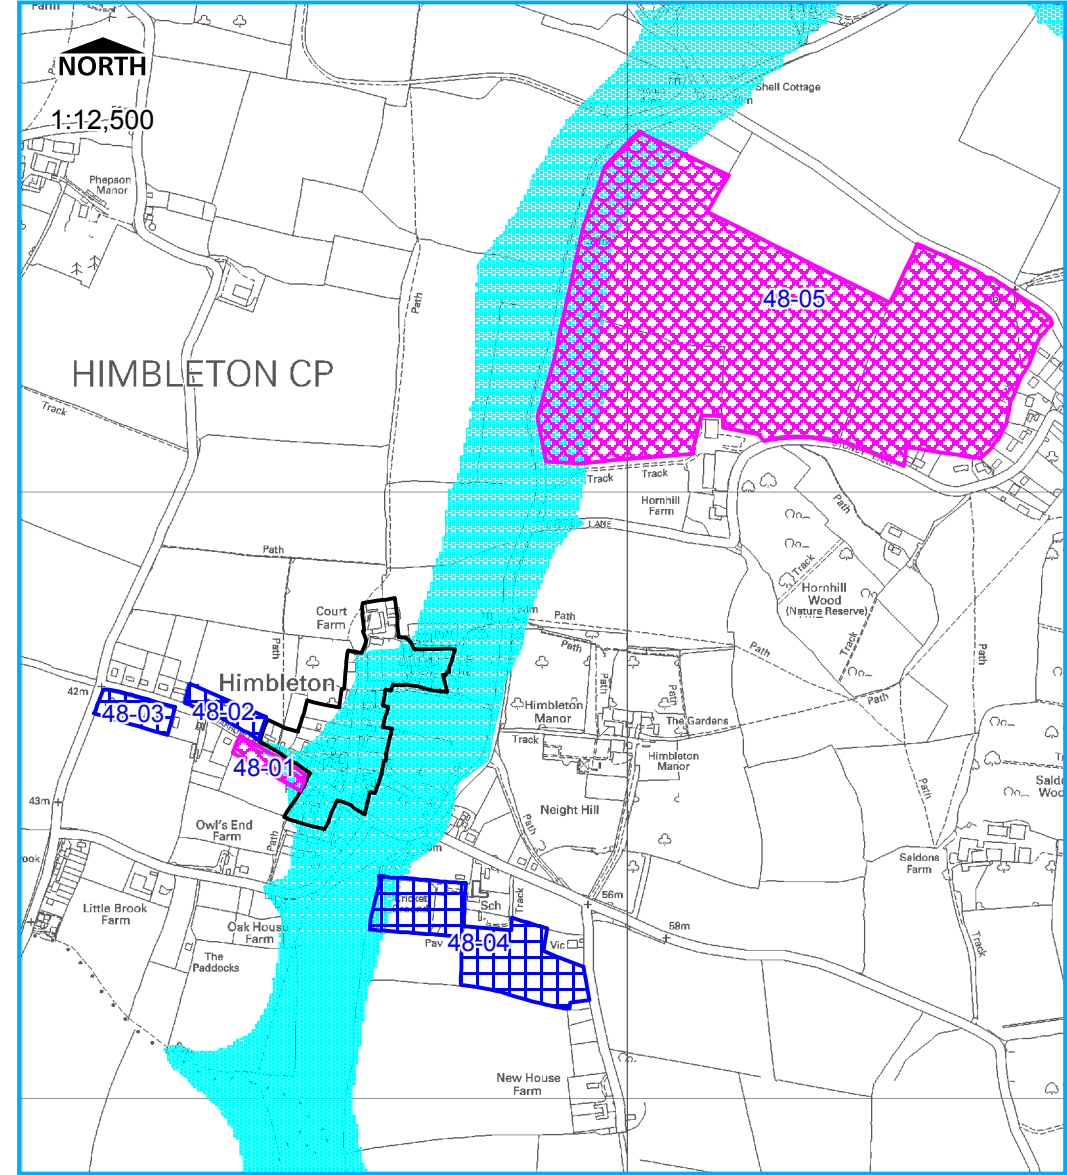

STRATEGIC HOUSING LAND AVAILABILITY ASSESSMENT: Category 3 Villages

Hanbury

Himbleton

 Sites within Wychavon DC	 Settlement boundary
 Sites ruled out	 Flood Zone