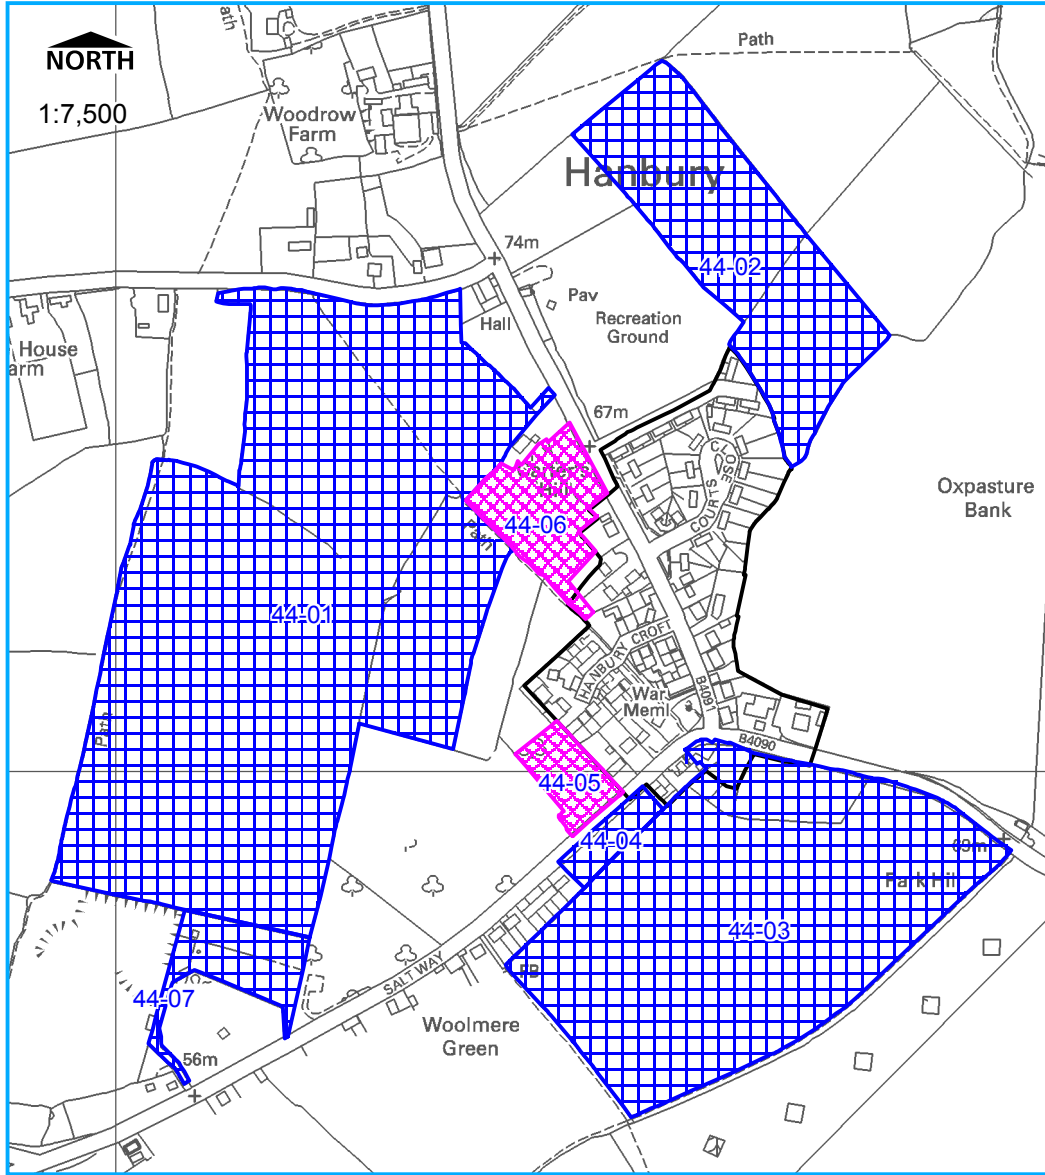

STRATEGIC HOUSING LAND AVAILABILITY ASSESSMENT: Category 3 Villages

Hanbury

Himbleton

 Sites within Wychavon DC	 Settlement boundary
 Sites ruled out	 Flood Zone