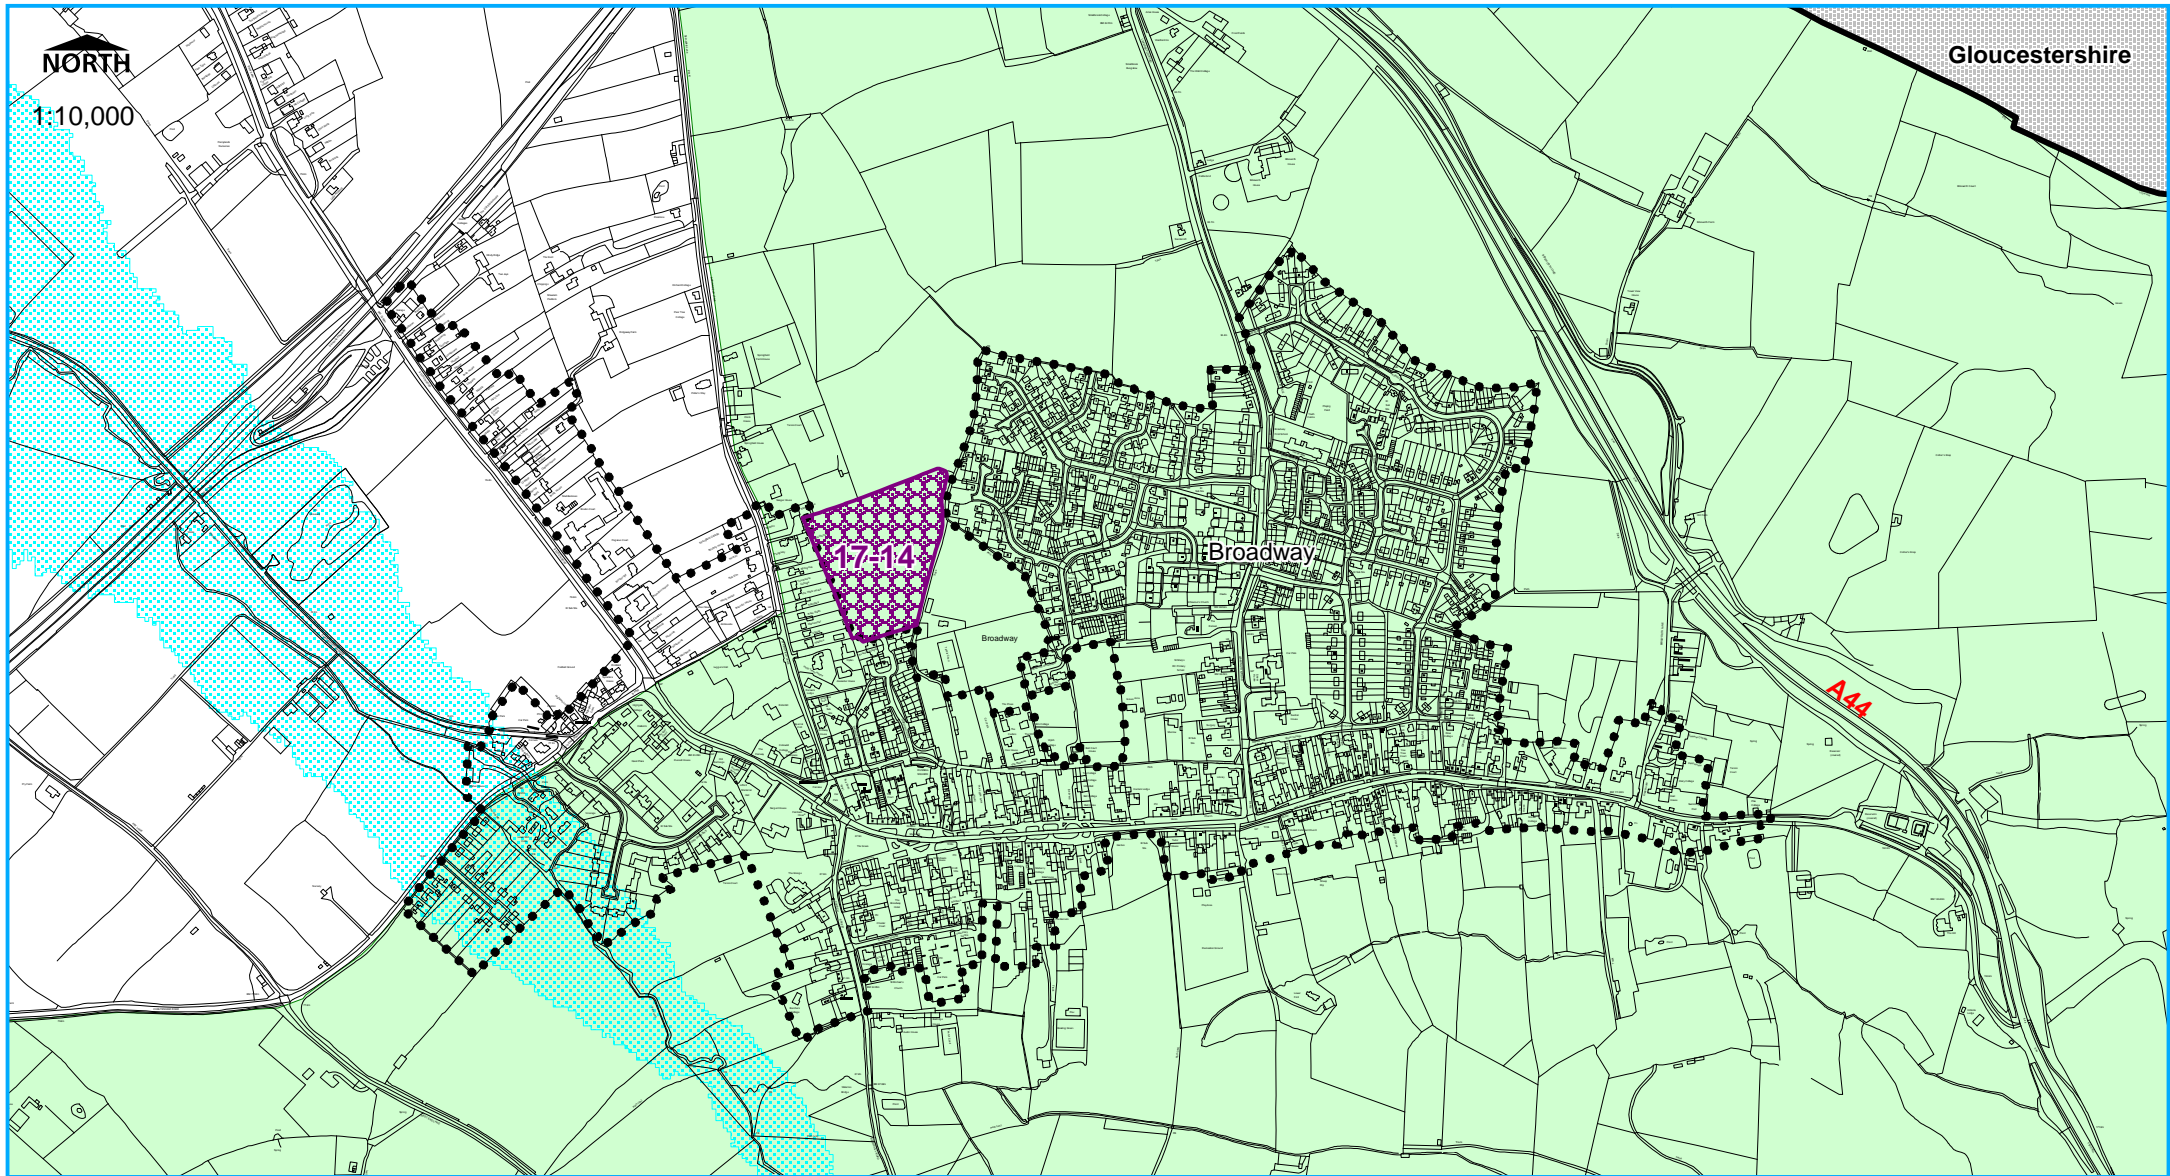

STRATEGIC HOUSING LAND AVAILABILITY ASSESSMENT

Broadway

Legend					
	Additional sites (August 2008 Panel)		Settlement Boundary		Cotswold AONB
	SWJCS Boundary		Flood Zone		