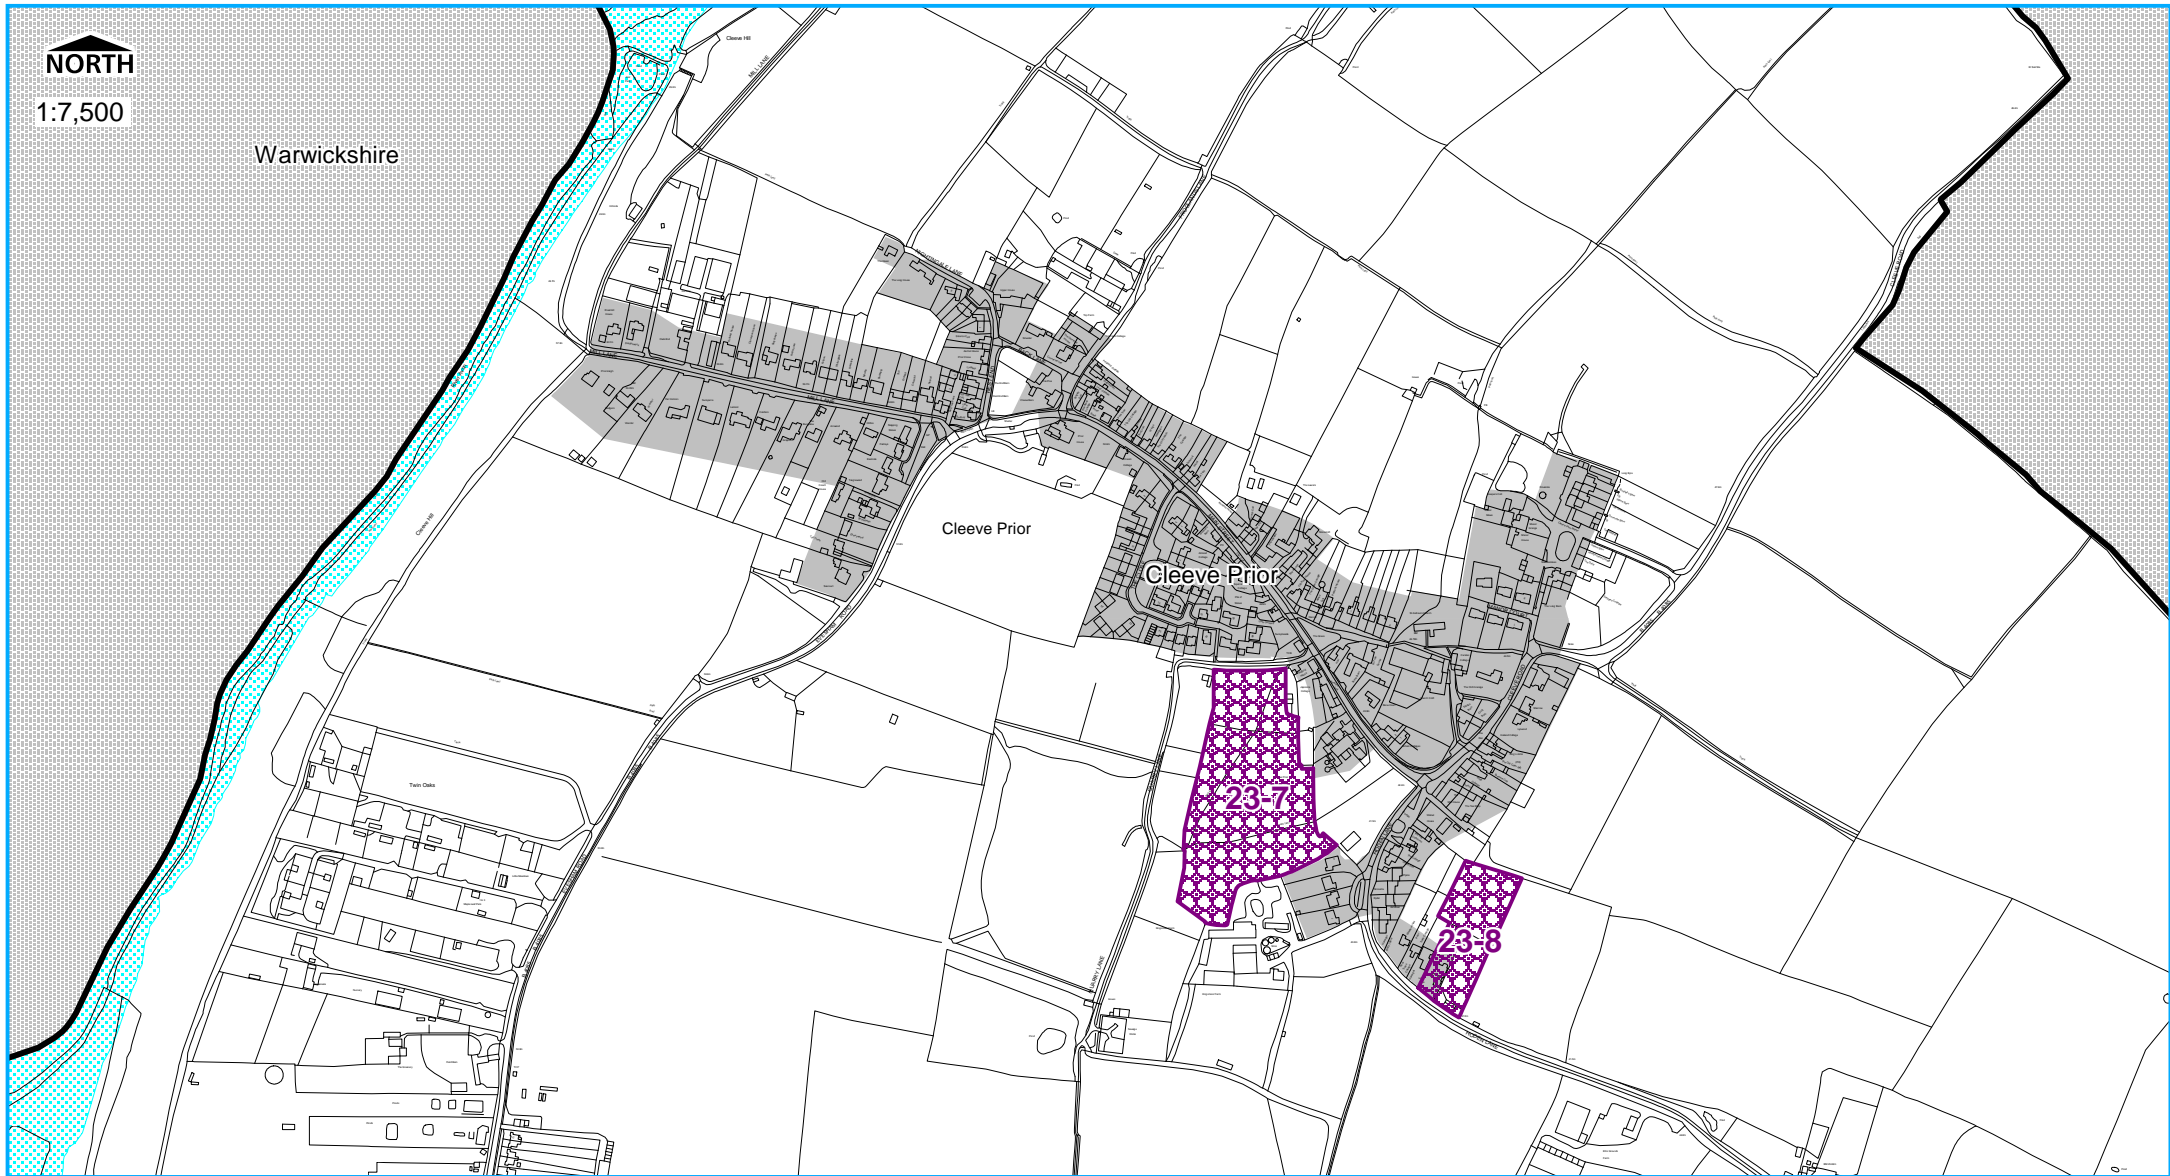

STRATEGIC HOUSING LAND AVAILABILITY ASSESSMENT

Cleeve Prior

Legend

	Additional sites (August 2008 Panel)		Settlement boundary		Flood Zone
			SWJCS Boundary		