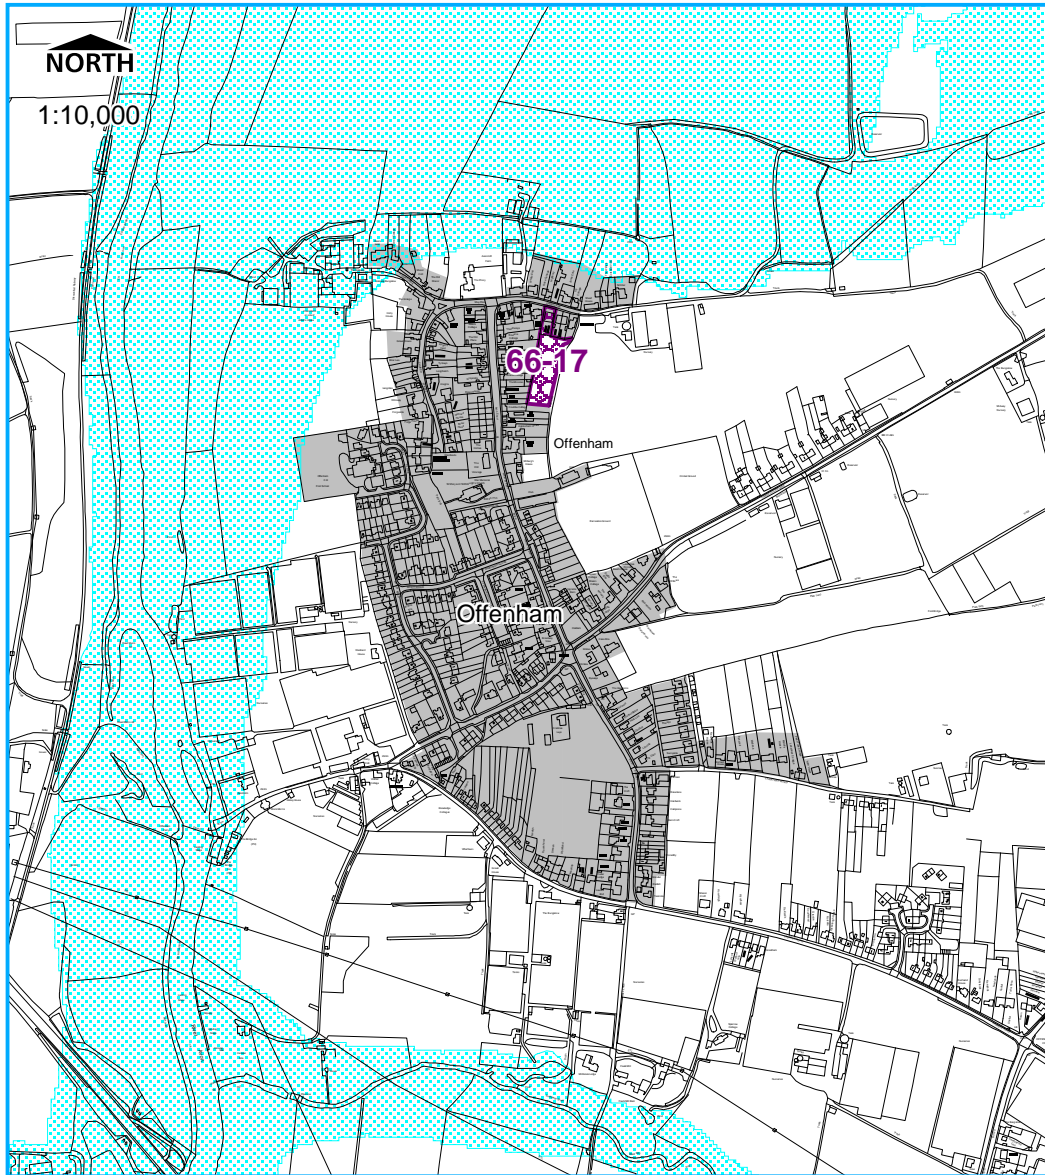

STRATEGIC HOUSING LAND AVAILABILITY ASSESSMENT
Offenham

STRATEGIC HOUSING LAND AVAILABILITY ASSESSMENT
Pinvin

Legend

	Additional sites (August 2008 Panel)		Settlement boundary
	Flood Zone		