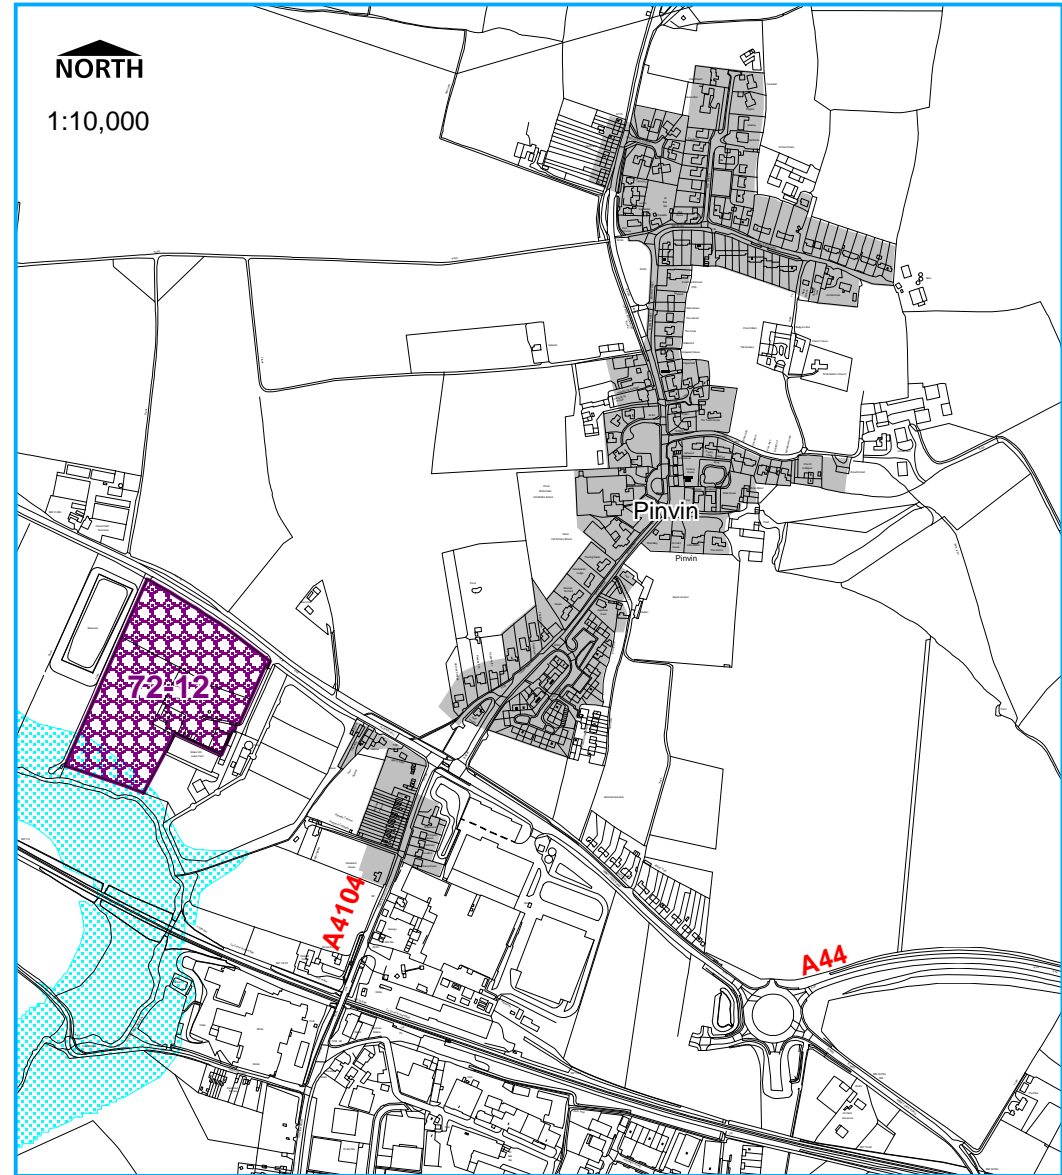

STRATEGIC HOUSING LAND AVAILABILITY ASSESSMENT
Offenham

STRATEGIC HOUSING LAND AVAILABILITY ASSESSMENT
Pinvin

Legend

	Additional sites (August 2008 Panel)		Settlement boundary
	Flood Zone		