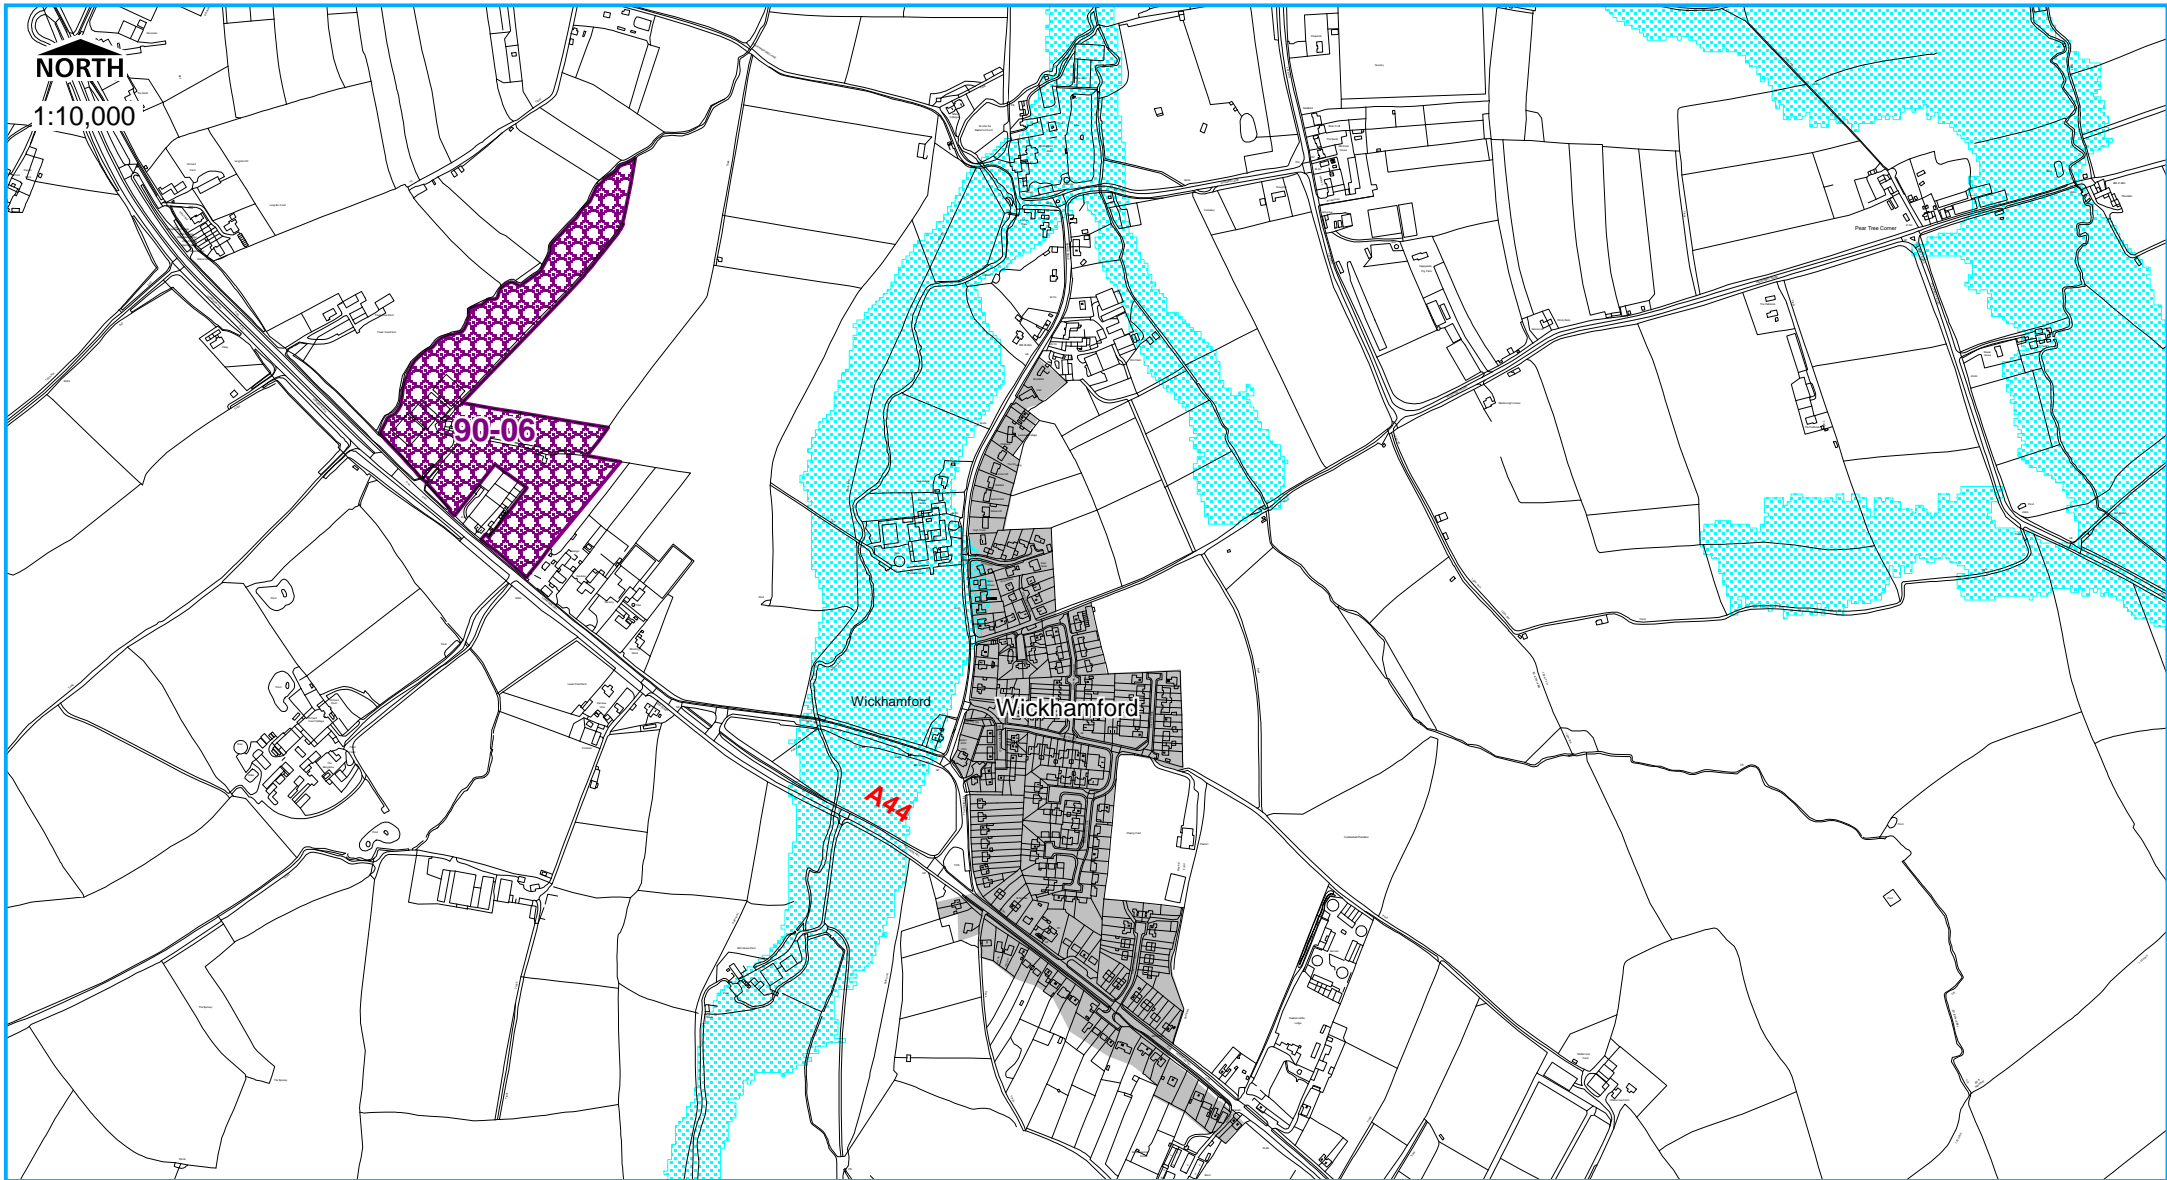

STRATEGIC HOUSING LAND AVAILABILITY ASSESSMENT Wickhamford

Legend

Additional sites
(August 2008 Panel)

Settlement boundary

Flood Zone